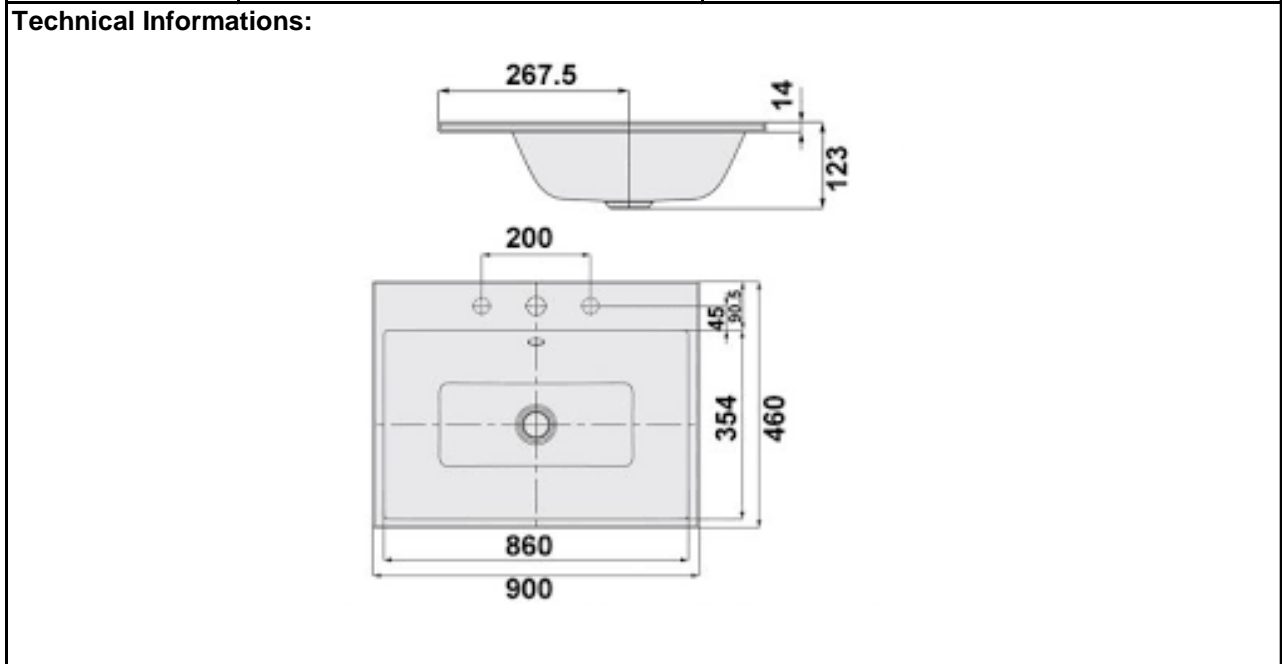

SPECIFICATION SHEET

BRAND:	KALDEWEI	Product Photo: 
ORIGIN:	Germany	
SERIES:	Puro	
PRODUCT DESCRIPTION:	Puro 3152 Countertop washbasin single tap hole with overflow Height of rim: 14mm w/ easy clean finish	
MODEL No.	9002 0601 3001	
FINISH/COLOUR:	Alpine white	
DIMENSIONS:	900 x 460 x 123mm	
OPTIONAL MATCHING PARTS:	pop-up waste	